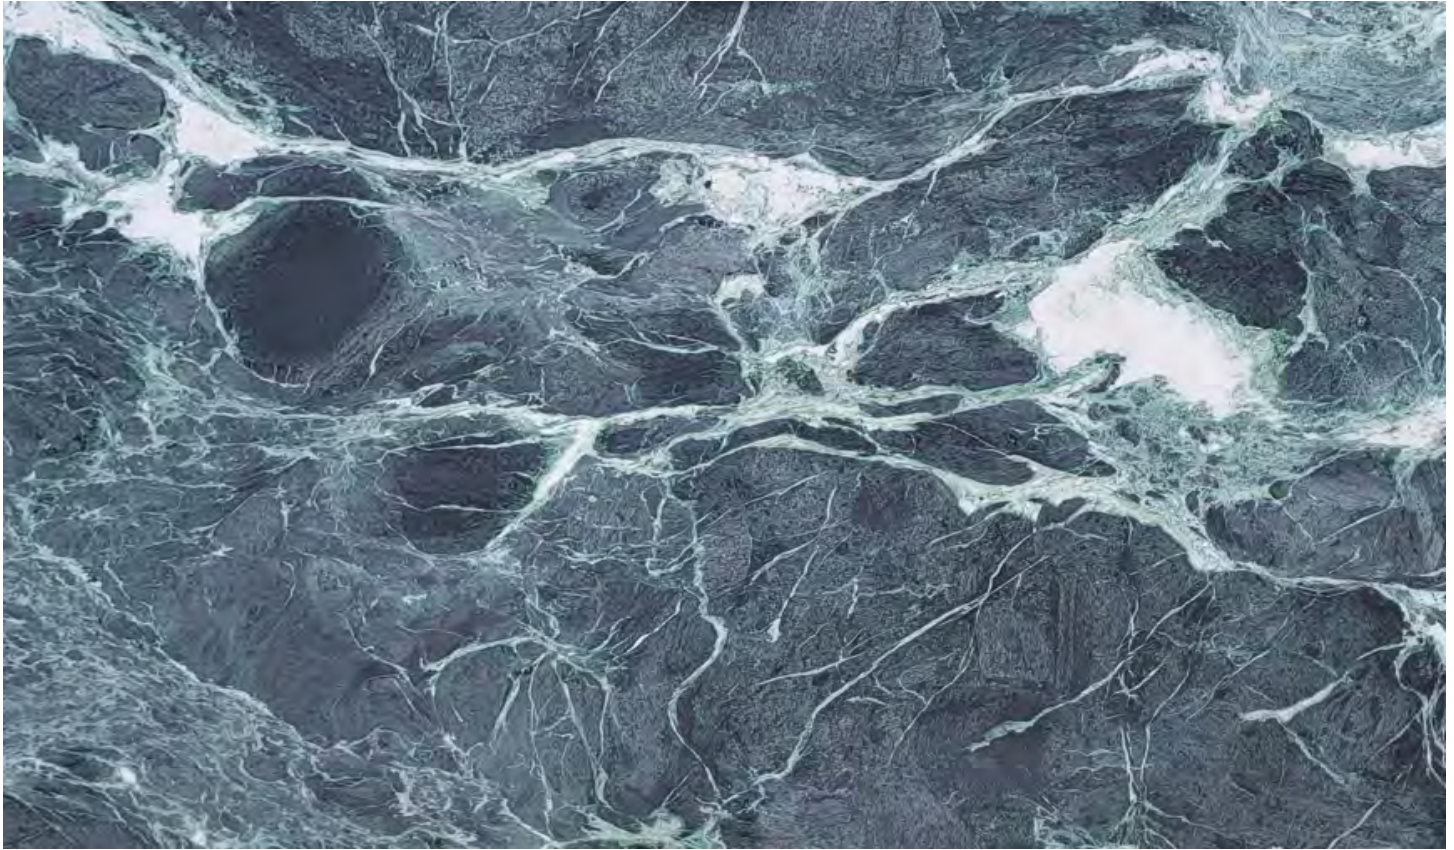

Breccia Savona

Calacatta Ocean Leather

All natural stones are available in slabs 3/4" & 1 1/4" thick & tiles 12" x 12" x 3/8", 12" x 24" x 3/8" and 24" x 24" x 1/2"

Green Siena

Green Trani

All natural stones are available in slabs 3/4" & 1 1/4" thick & tiles 12" x 12" x 3/8", 12" x 24" x 3/8" and 24" x 24" x 1/2"