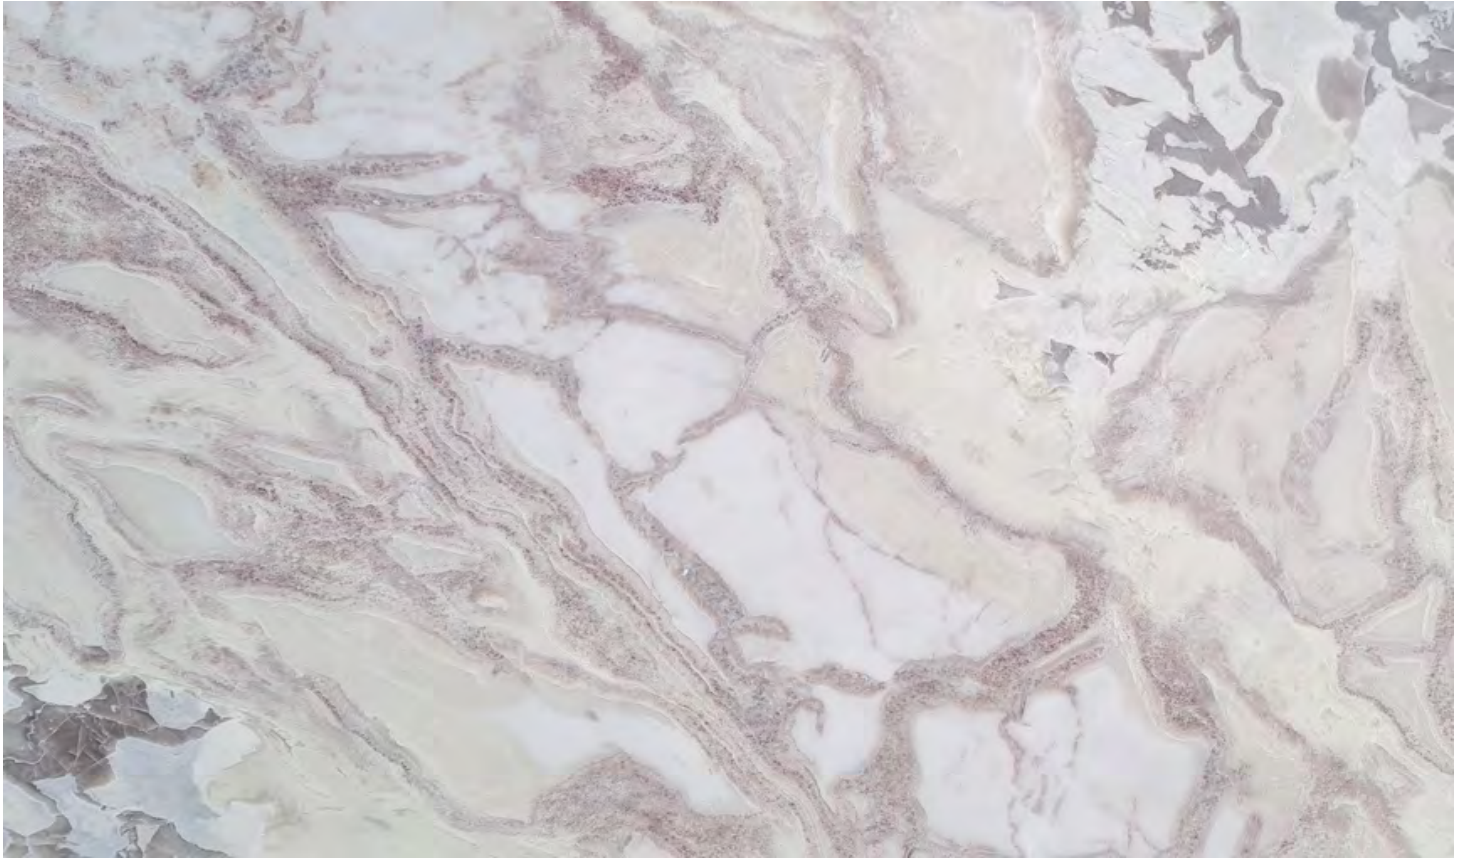

Calacatta Capri

Calacatta Pavla

All natural stones are available in slabs 3/4" & 1 1/4" thick & tiles 12" x 12" x 3/8", 12" x 24" x 3/8" and 24" x 24" x 1/2"

Opal White Snow

Opal White Grigio

All natural stones are available in slabs 3/4" & 1 1/4" thick & tiles 12" x 12" x 3/8", 12" x 24" x 3/8" and 24" x 24" x 1/2"