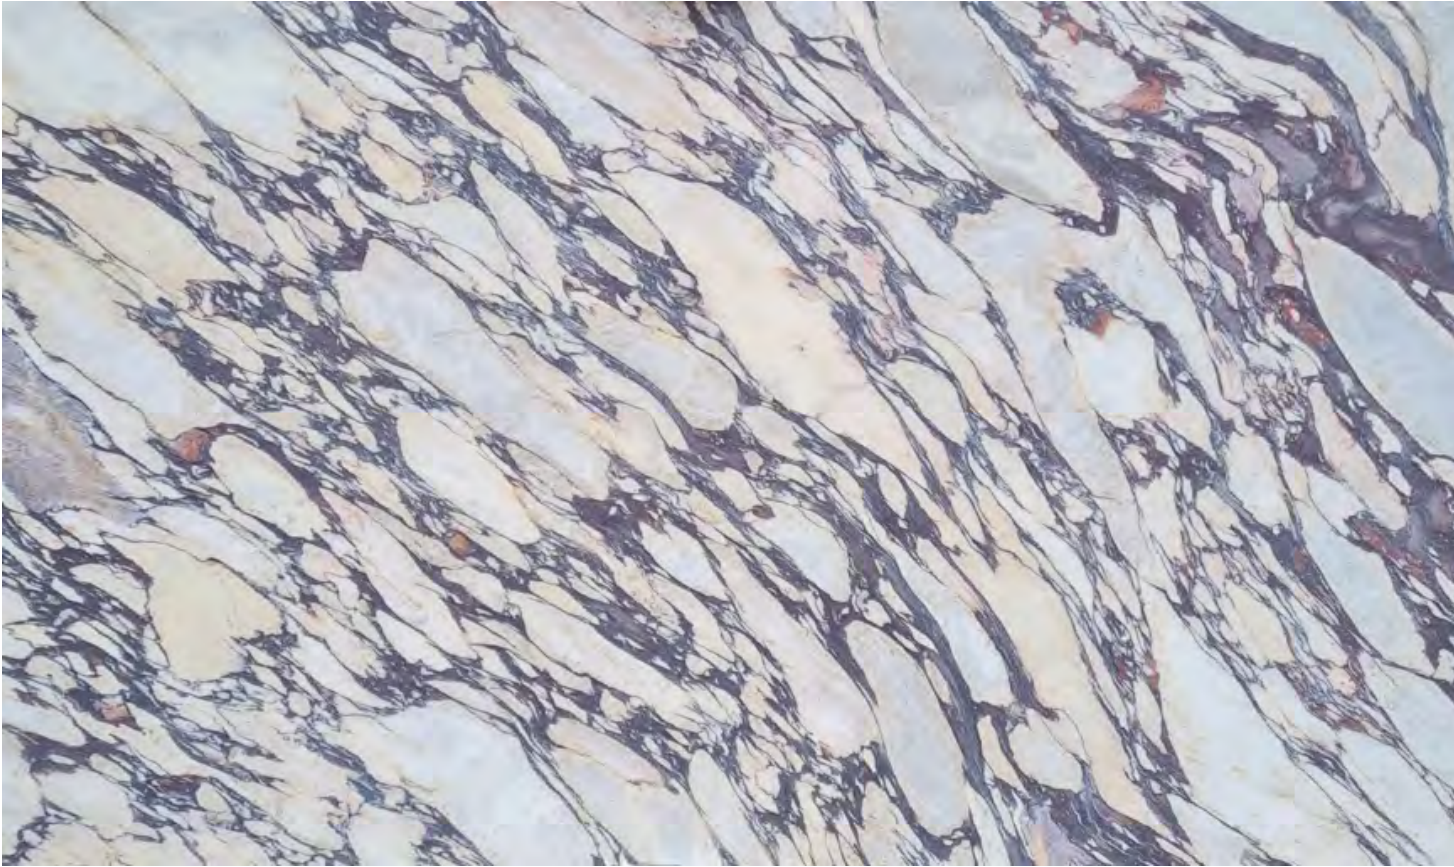

All natural stones are available in slabs 3/4" & 1 1/4" thick & tiles 12" x 12" x 3/8", 12" x 24" x 3/8" and 24" x 24" x 1/2"

Arabescato Corchia Como

Statuario Extra

All natural stones are available in slabs 3/4" & 1 1/4" thick & tiles 12" x 12" x 3/8", 12" x 24" x 3/8" and 24" x 24" x 1/2"

Calacatta Capri

Calacatta Pavla

All natural stones are available in slabs 3/4" & 1 1/4" thick & tiles 12" x 12" x 3/8", 12" x 24" x 3/8" and 24" x 24" x 1/2"

Opal White Snow

Opal White Grigio

All natural stones are available in slabs 3/4" & 1 1/4" thick & tiles 12" x 12" x 3/8", 12" x 24" x 3/8" and 24" x 24" x 1/2"