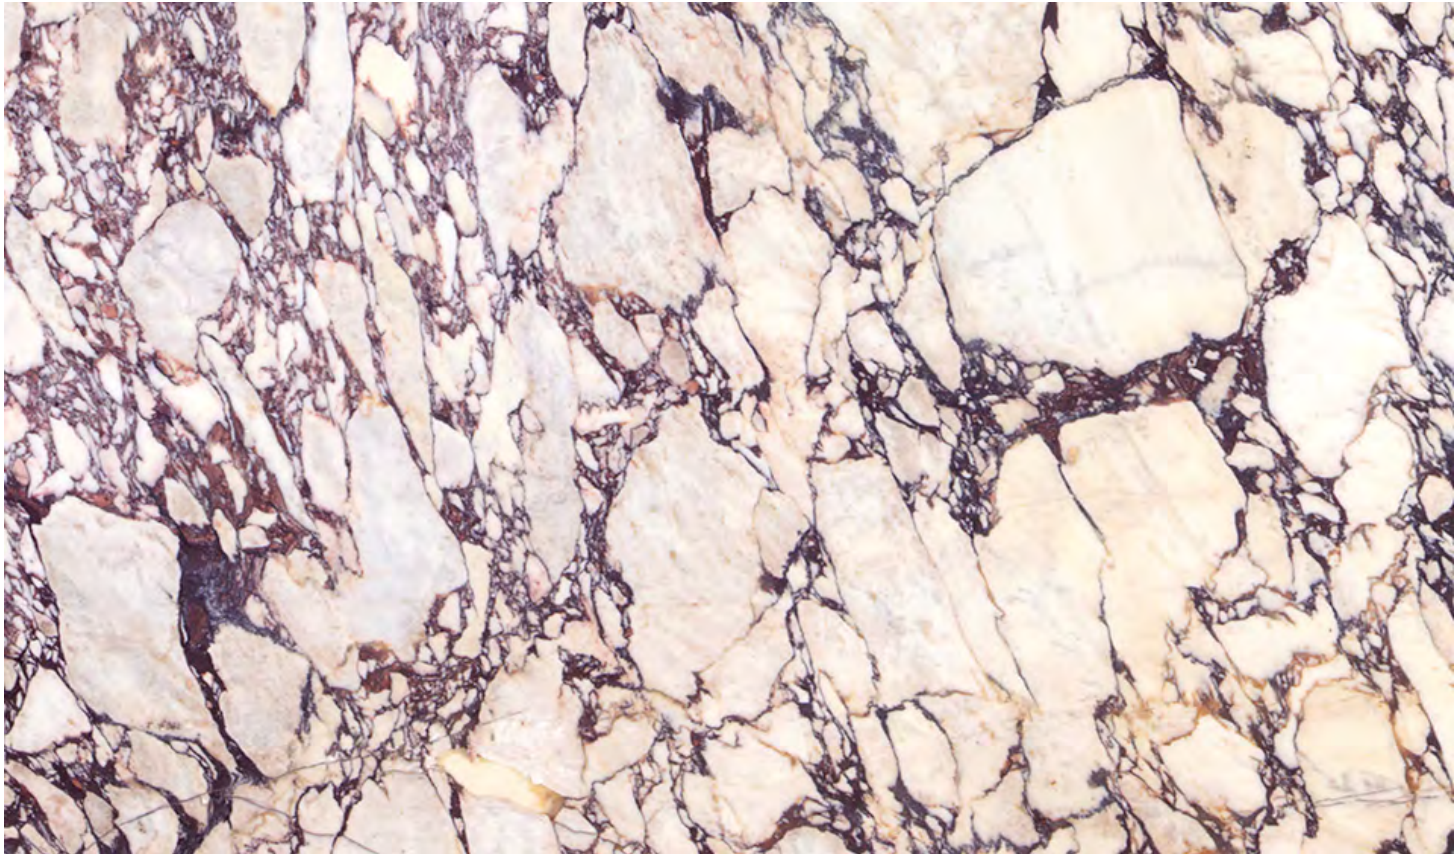

All natural stones are available in slabs 3/4" & 1 1/4" thick & tiles 12" x 12" x 3/8", 12" x 24" x 3/8" and 24" x 24" x 1/2"

Arabescato Corchia Como

Statuario Extra

All natural stones are available in slabs 3/4" & 1 1/4" thick & tiles 12" x 12" x 3/8", 12" x 24" x 3/8" and 24" x 24" x 1/2"