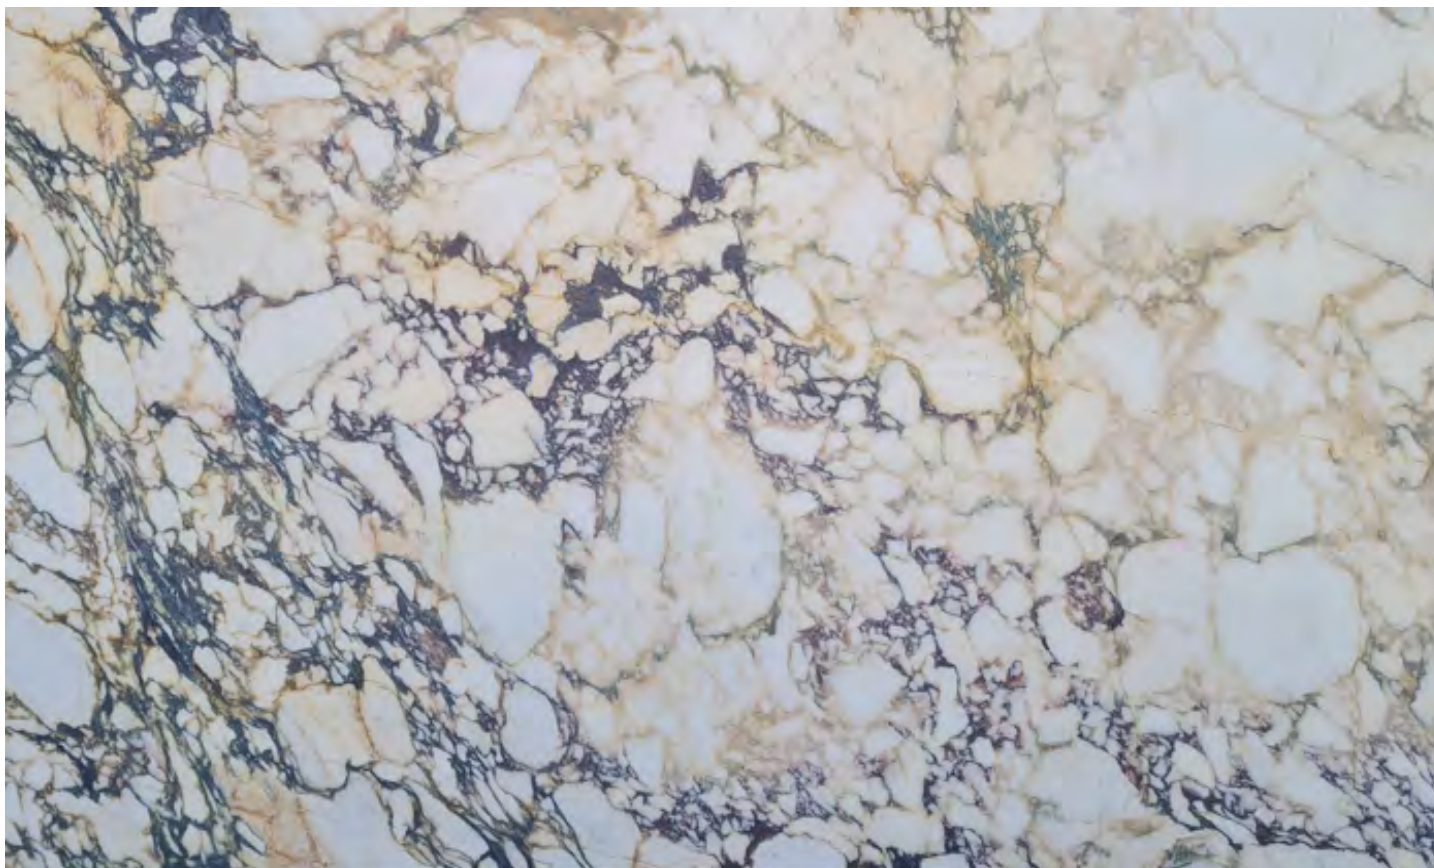

Calacatta Sabrina

Calacatta Bergamo

All natural stones are available in slabs 3/4" & 1 1/4" thick & tiles 12" x 12" x 3/8", 12" x 24" x 3/8" and 24" x 24" x 1/2"

Calacatta Supreme

Calacatta Plaza

All natural stones are available in slabs 3/4" & 1 1/4" thick & tiles 12" x 12" x 3/8", 12" x 24" x 3/8" and 24" x 24" x 1/2"