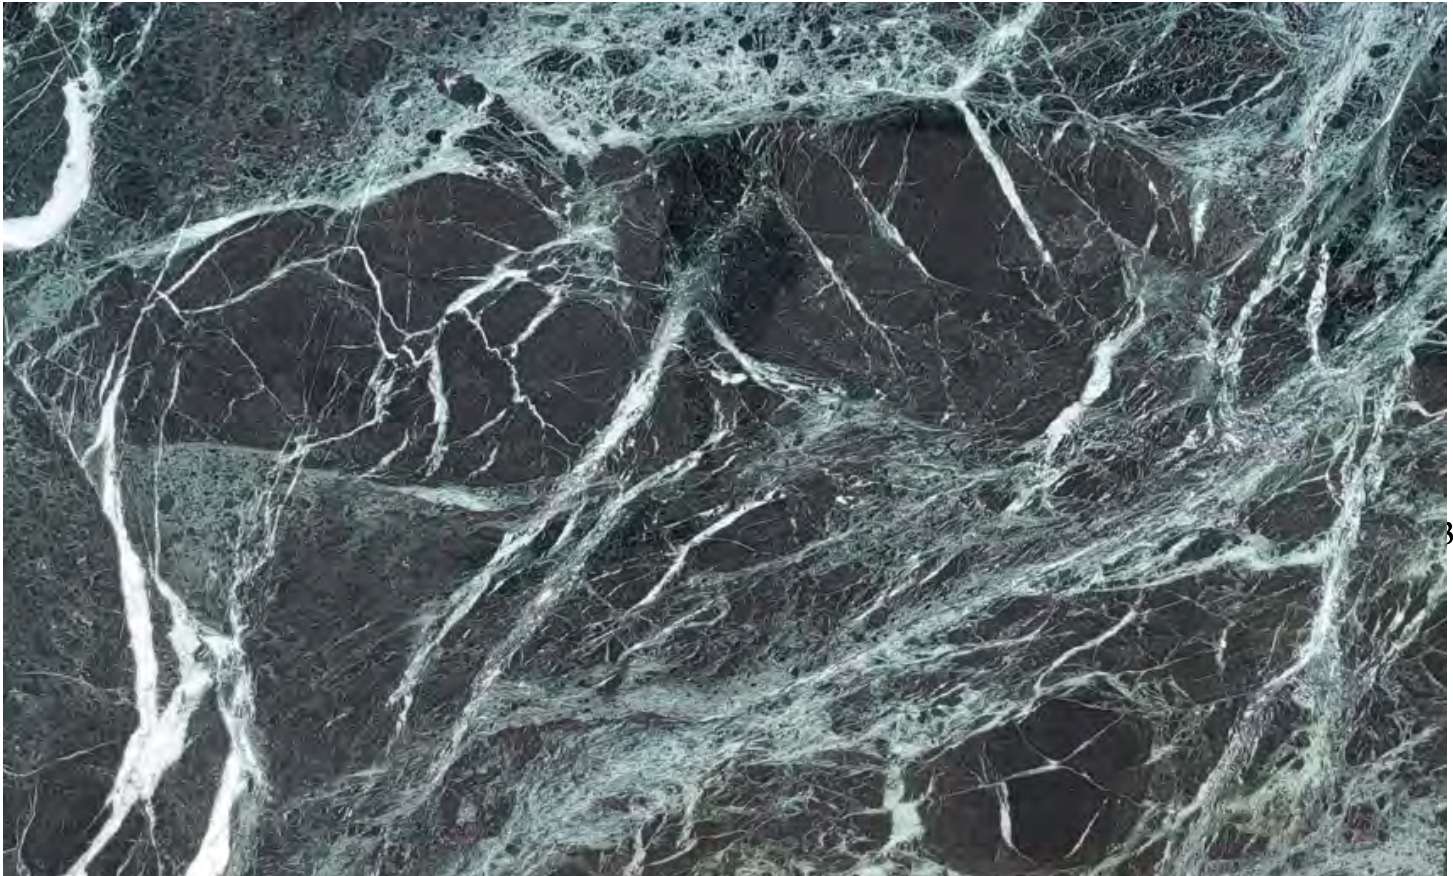

Breccia Savona

Calacatta Ocean Leather

All natural stones are available in slabs 3/4" & 1 1/4" thick & tiles 12" x 12" x 3/8", 12" x 24" x 3/8" and 24" x 24" x 1/2"

Green Siena

Green Trani

All natural stones are available in slabs 3/4" & 1 1/4" thick & tiles 12" x 12" x 3/8", 12" x 24" x 3/8" and 24" x 24" x 1/2"