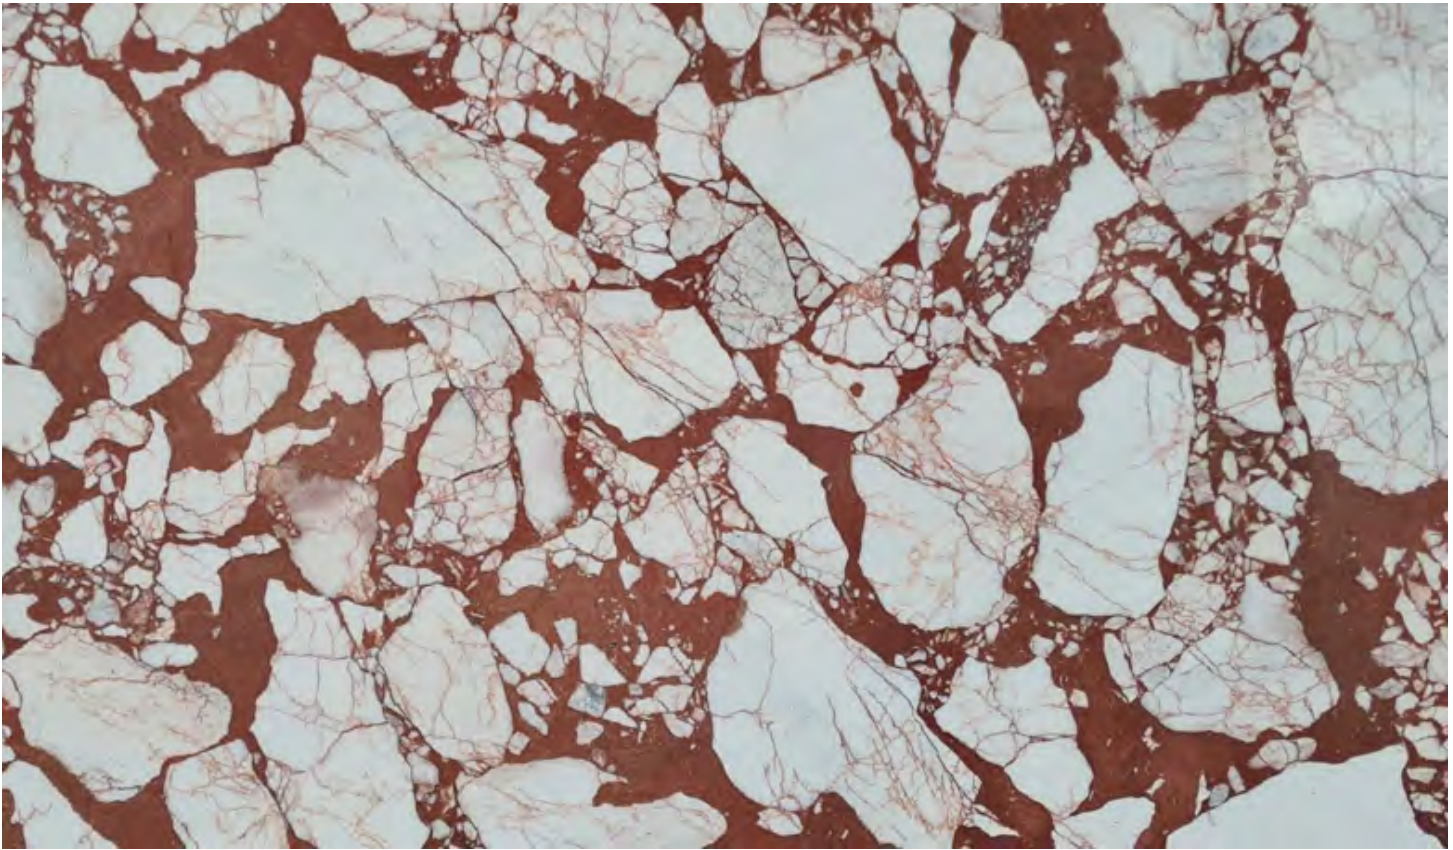

All natural stones are available in slabs 3/4" & 1 1/4" thick & tiles 12" x 12" x 3/8", 12" x 24" x 3/8" and 24" x 24" x 1/2"

Travertino Silver Olbia

Travertino Silver Gela

All natural stones are available in slabs 3/4" & 1 1/4" thick & tiles 12" x 12" x 3/8", 12" x 24" x 3/8" and 24" x 24" x 1/2"