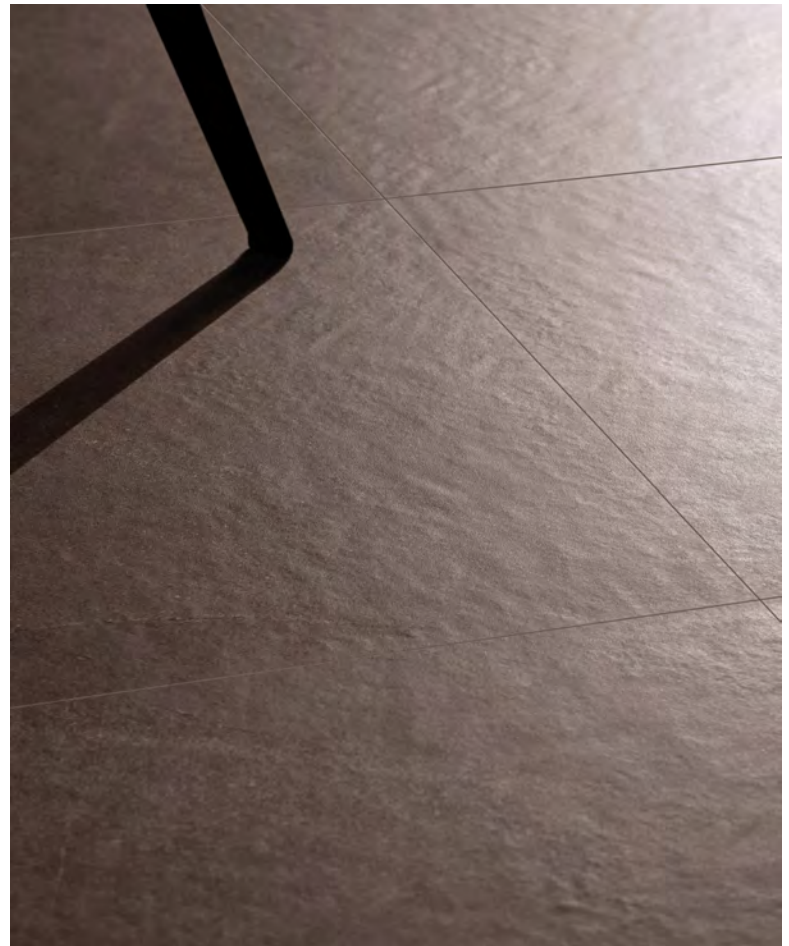

White

Cream

Grey

Mocha

Black

Stone look porcelain tile: 12" x 24", 24" x 48"

Finish: Matte, Exterior

Application: Floors, Walls